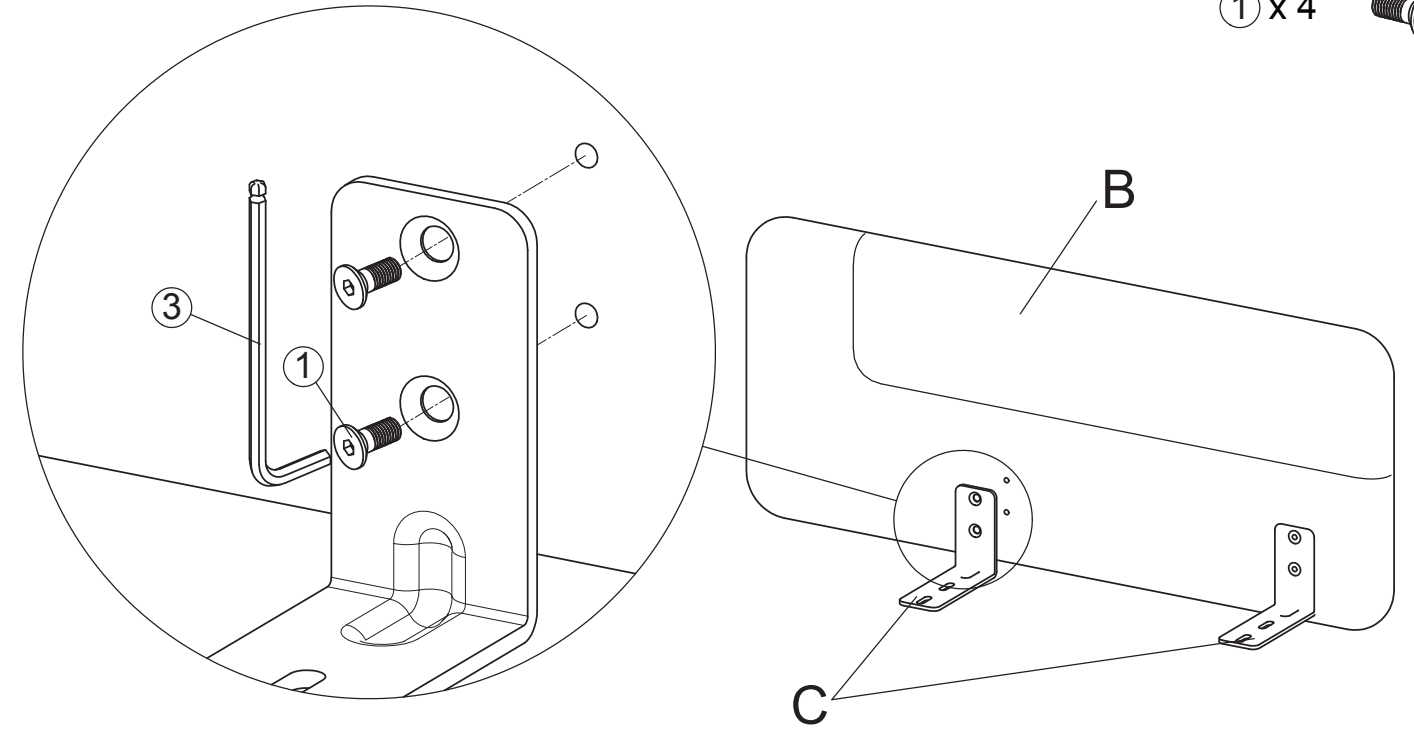

- ① x 8
- ② x 8
- ③ x 1

A x 1

B x 1

C x 4

069803
FRODE ARMRESTS

- ① x 4

2

2.54 CM = 1 US INCH

3

- ② x 8

1

- ① x 4