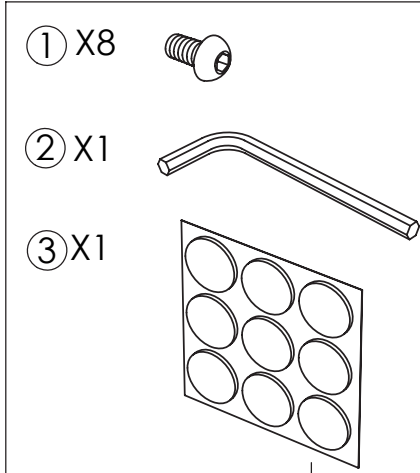

069332 SUPREME EXCESS PUFF

AX1

BX2

2.54CM=1US INCH

1

2